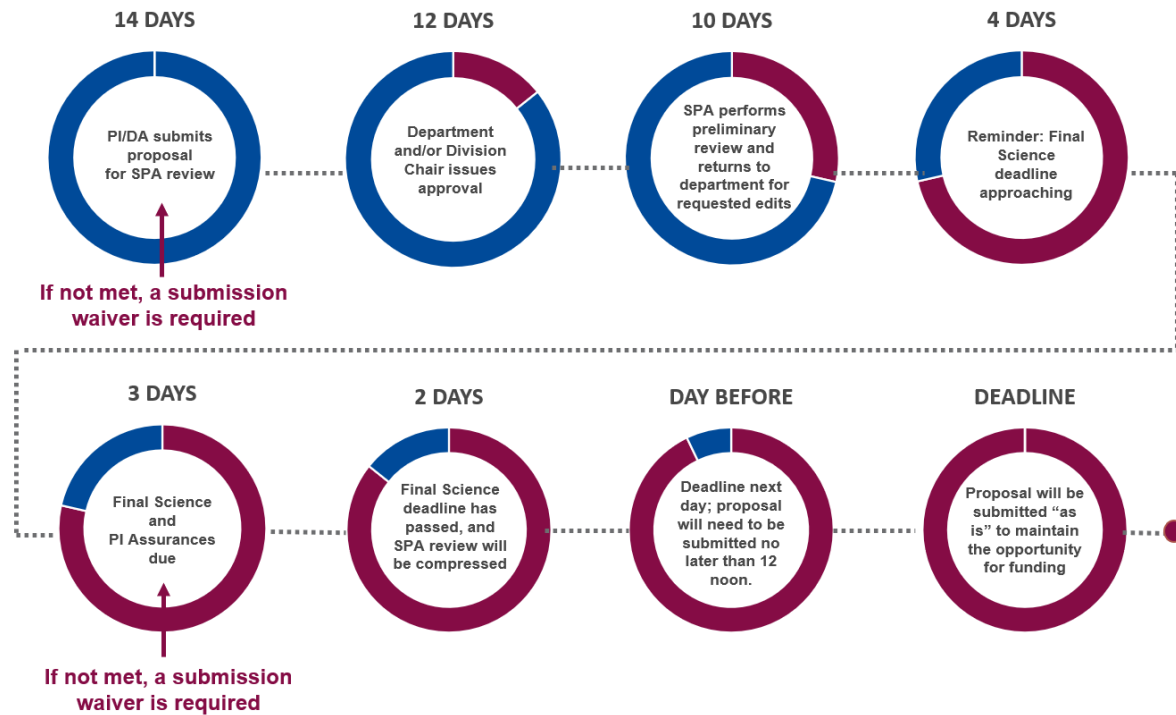

Q3. What is the Proposal Submission process?

Sponsored Programs Administration (SPA) website and Taleo training provide a resources and information to help facilitate the Proposal Submission process.

Please visit the webpages below:

- [Developing a Proposal](#)
- [Submitting a Proposal](#)

Overview of the Proposal Submission Workflow

Proposal Submission Planning and Timing Diagram

List of Taleo modules:

Module A: Proposal Submission and Pre-Award Overview Level One