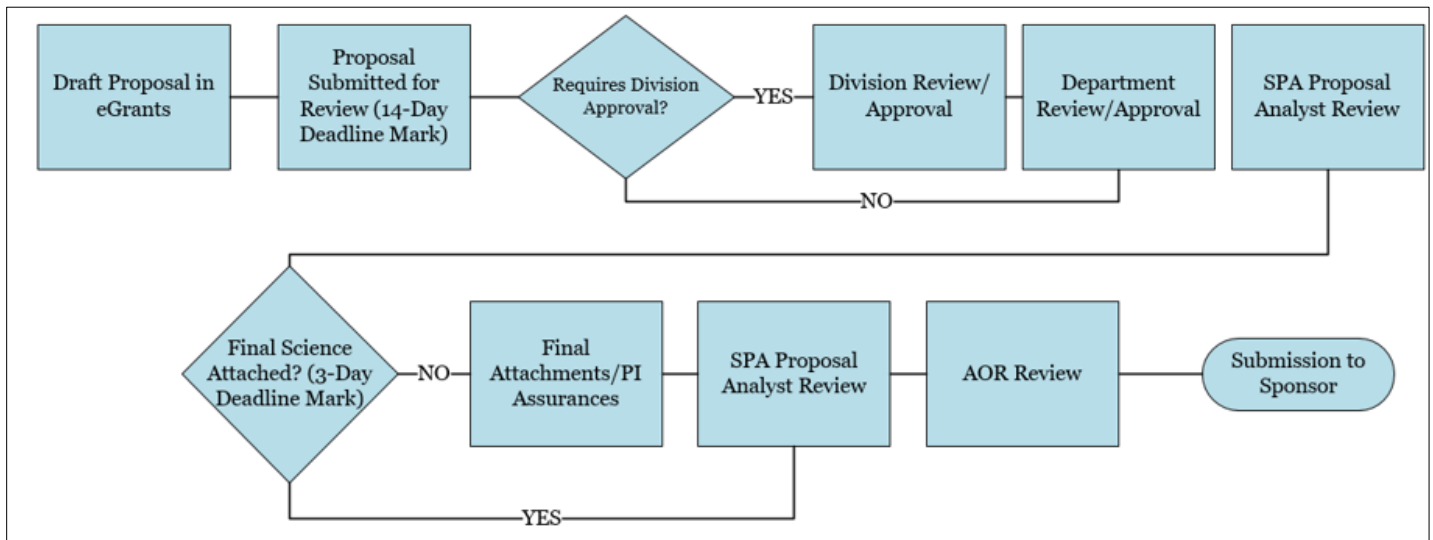

Q3. What is the Proposal Submission process?

Sponsored Programs Administration (SPA) website and Taleo training provide a resources and information to help facilitate the Proposal Submission process.

Please visit the webpages below:

- [Developing a Proposal](#)
- [Submitting a Proposal](#)

Overview of the Proposal Submission Workflow

Proposal Submission Planning and Timing Diagram

List of Taleo modules:

Module A: Proposal Submission and Pre-Award Overview Level One

Module B: Non-Industry Agreements Overview Level One

Module C: NIH Essentials

Module D: CPRIT Essentials

Module E: Welch Foundation Essentials

Module F: DOD Essentials

Module T: eGrants Proposal Submission for Non-Grants.gov Applications