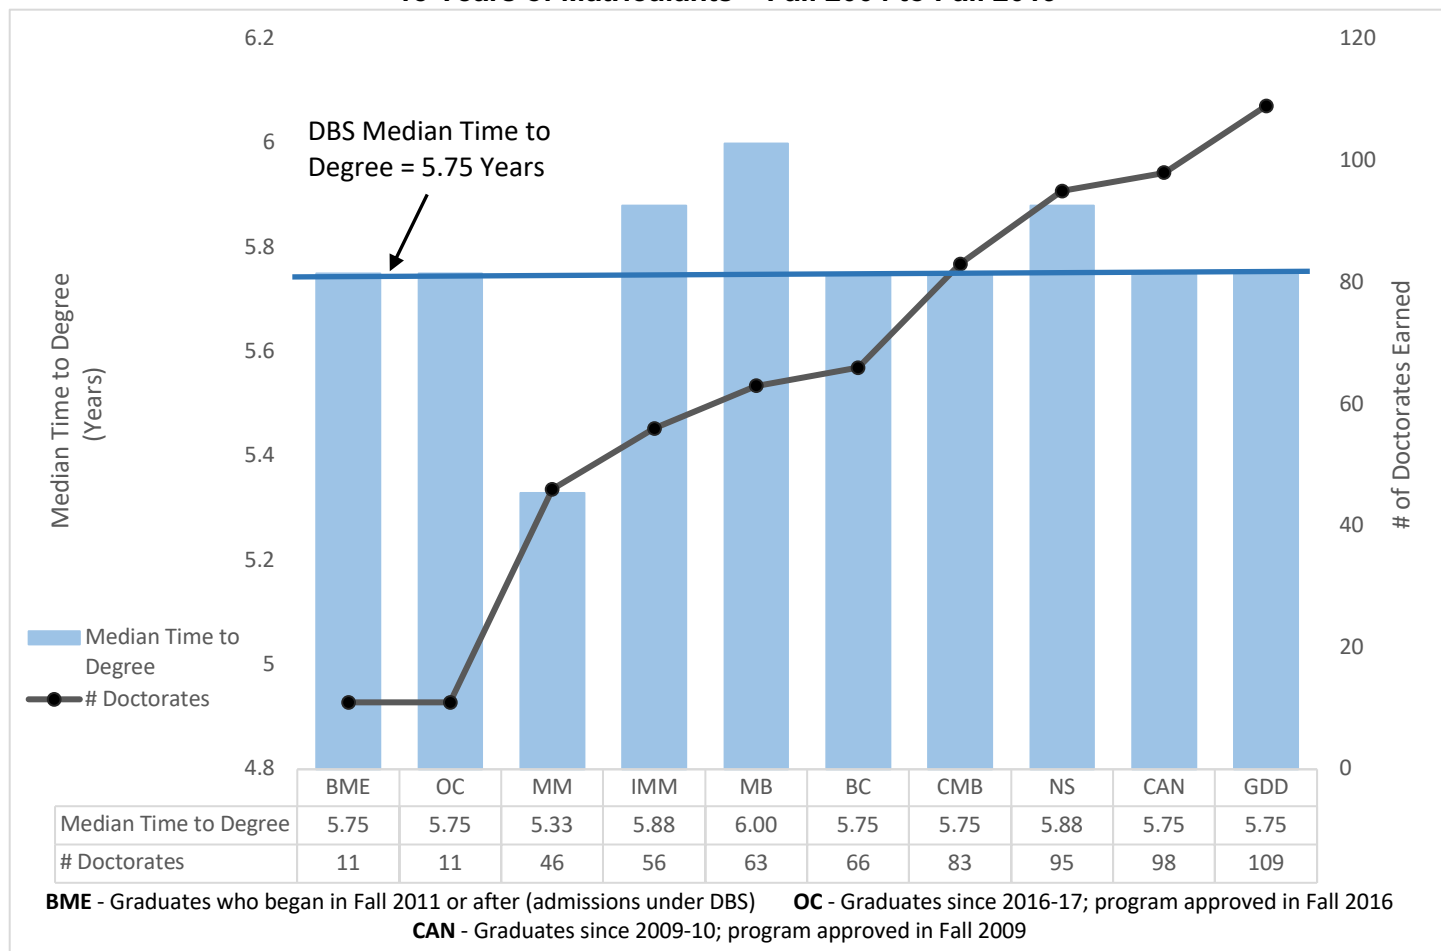

**Division of Basic Science
Doctorates Earned and Time to Degree
15 Years of Matriculants – Fall 2004 to Fall 2019**

Graduate Program Abbreviations:

BC	Biological Chemistry
BME	Biomedical Engineering
CAN	Cancer Biology
CMB	Cell & Molecular Biology
GDD	Genetics, Development & Disease
IMM	Immunology
MB	Molecular Biophysics
MM	Molecular Microbiology
NS	Neuroscience
OC	Organic Chemistry

Doctorates in Time to Degree chart excludes graduates from phased-out program