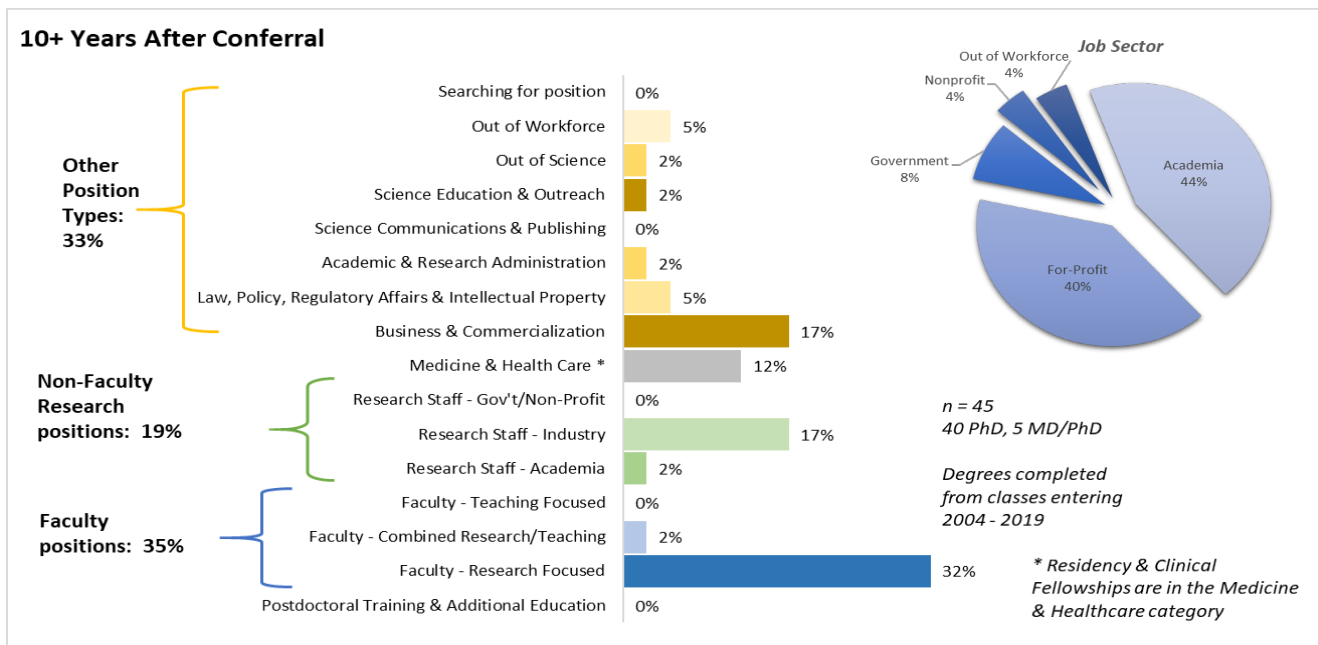

Division of Basic Science: Current Position Job Types and Sectors by Cohort