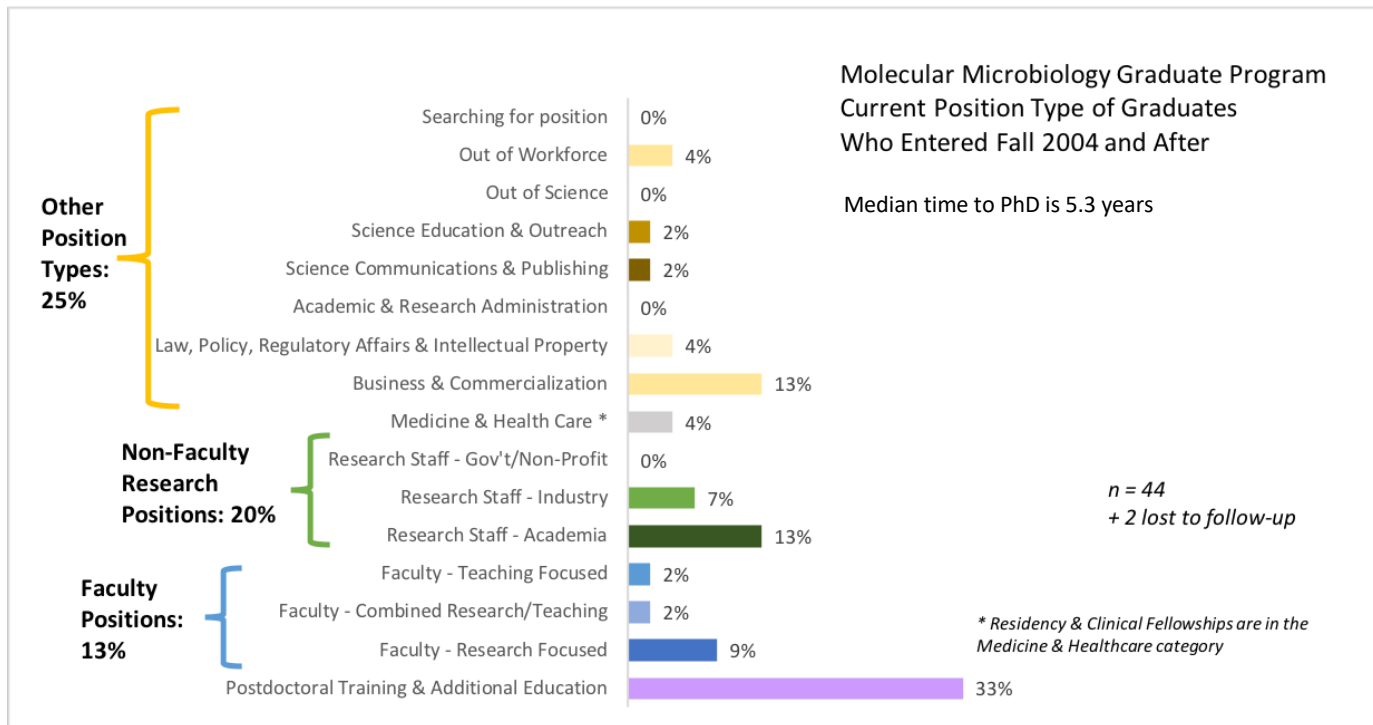

Professional Outcomes: Molecular Microbiology

Sample Academic & Government Employers for Graduates:

- | | | |
|--------------------------|-------------------|------------------------------|
| Arizona State University | MIT | University of Colorado HSC |
| Butler University | NIH | University of Washington |
| Dept. of Defense | Penn | US Department of Agriculture |
| Duke | Texas Tech | UT Austin |
| Harvard | UNC - Chapel Hill | Washington University |