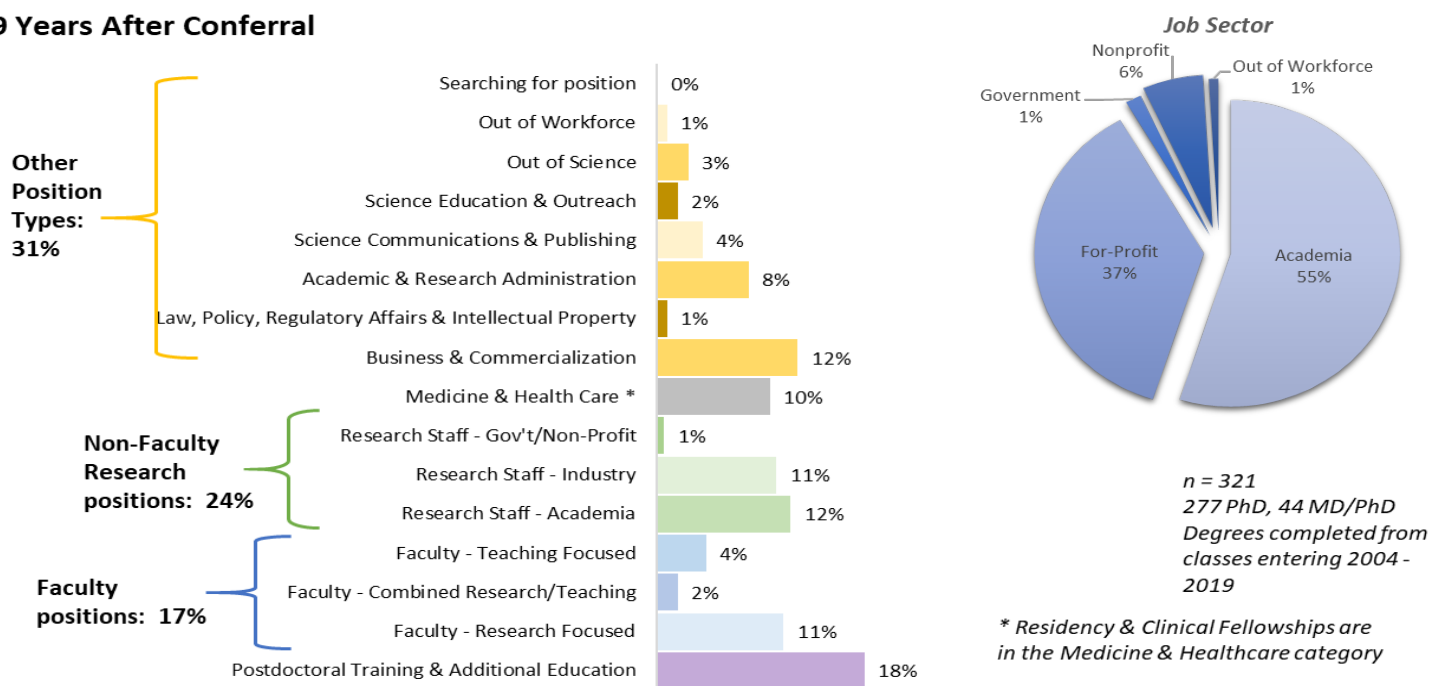

Doctorates in Time to Degree chart excludes graduates from phased-out program

Division of Basic Science: Current Position Job Types and Sectors by Cohort

0 - 4 Years After Degree Conferral

5 - 9 Years After Conferral