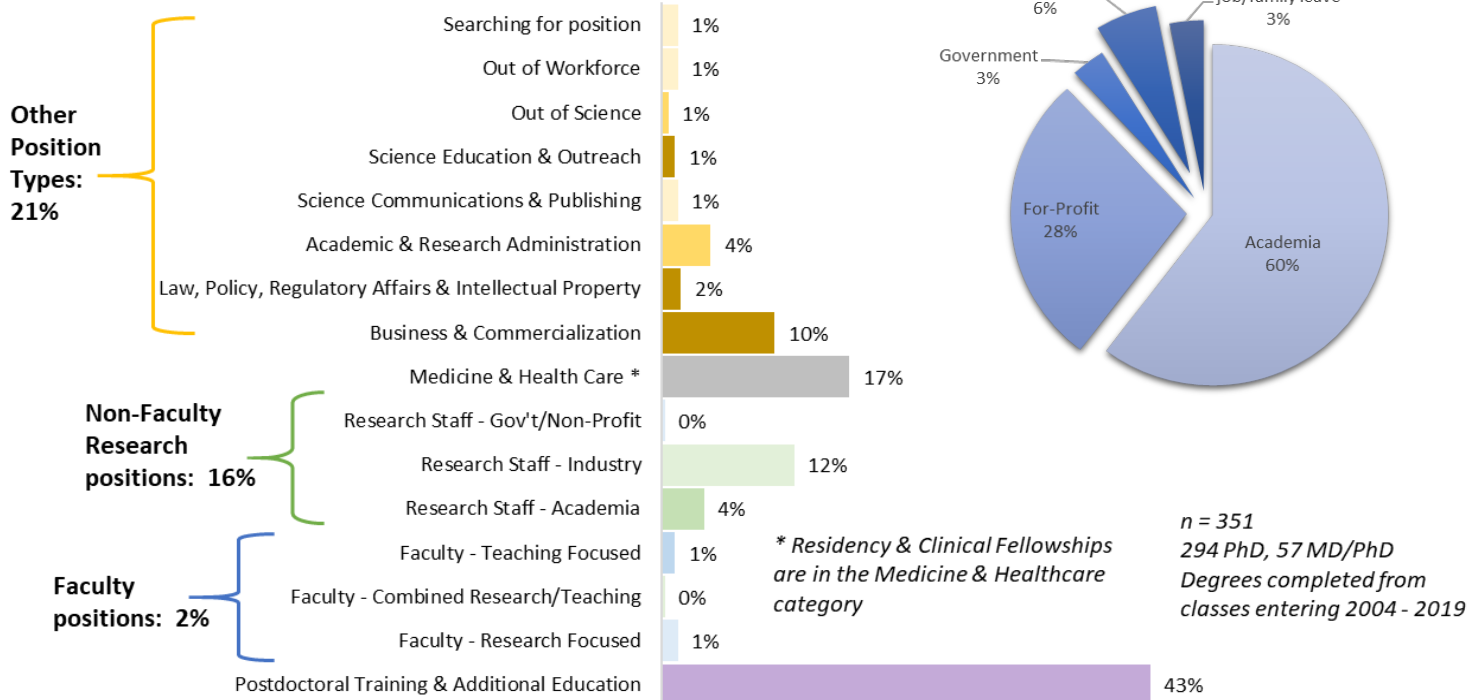

Doctorates in Time to Degree chart excludes graduates from phased-out program

Division of Basic Science: Current Position Job Types and Sectors by Cohort

0 - 4 Years After Degree Conferral

5 - 9 Years After Conferral