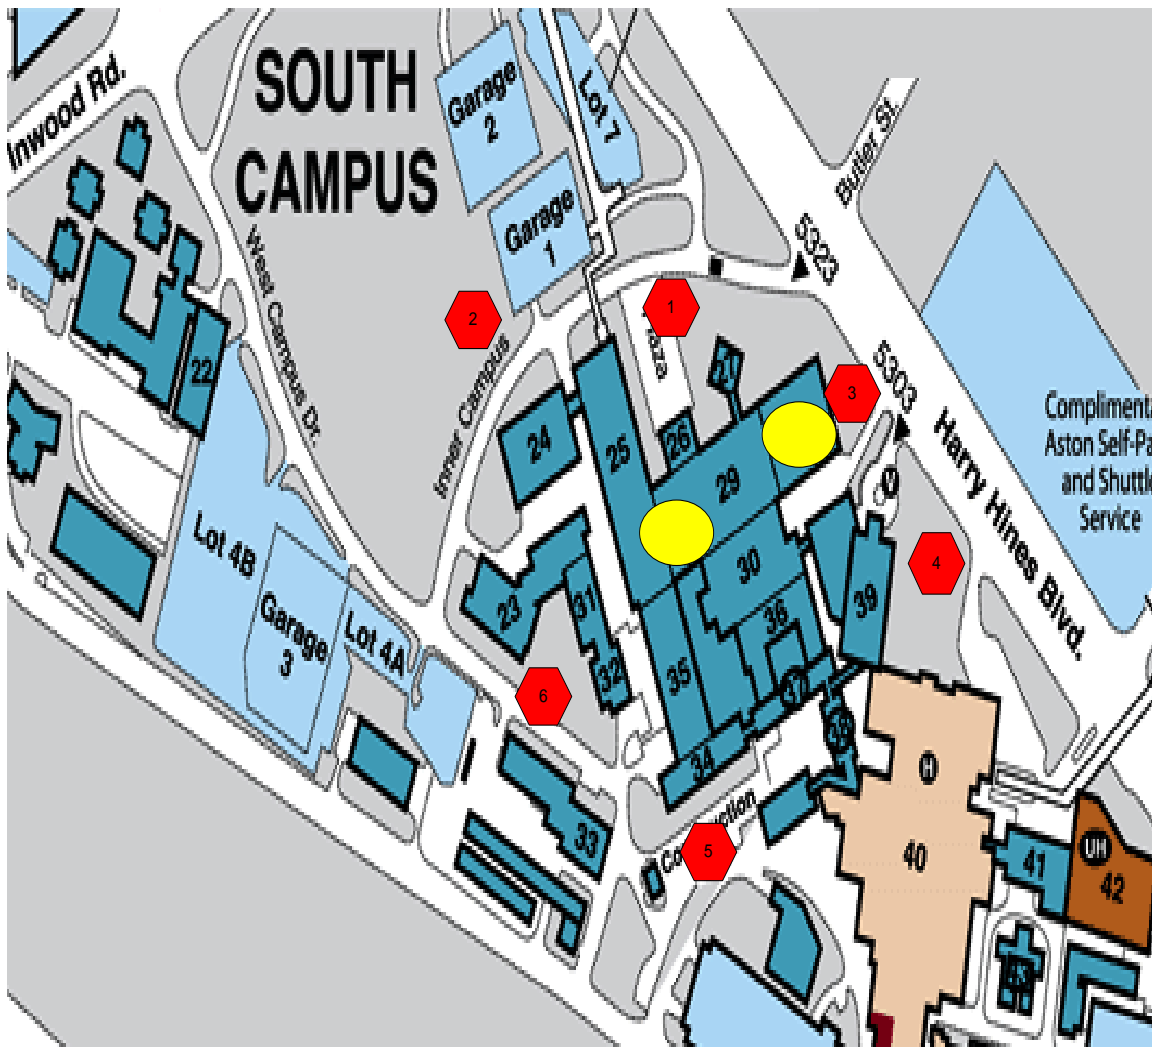

# South Campus

## Assembly Area

1. The Plaza away from the buildings
2. Open space near Garage 1
3. End of the Service Drive
4. The plaza between Aston and Parkland
5. Parking lot behind the G building away from the fire lane
6. Across West campus drive near the Physical Plant

## Alt. Indoor Safe Zones

- Gooch Auditorium
- D Hall Auditoriums

-  Assembly Point
-  Alt. Safe Zone