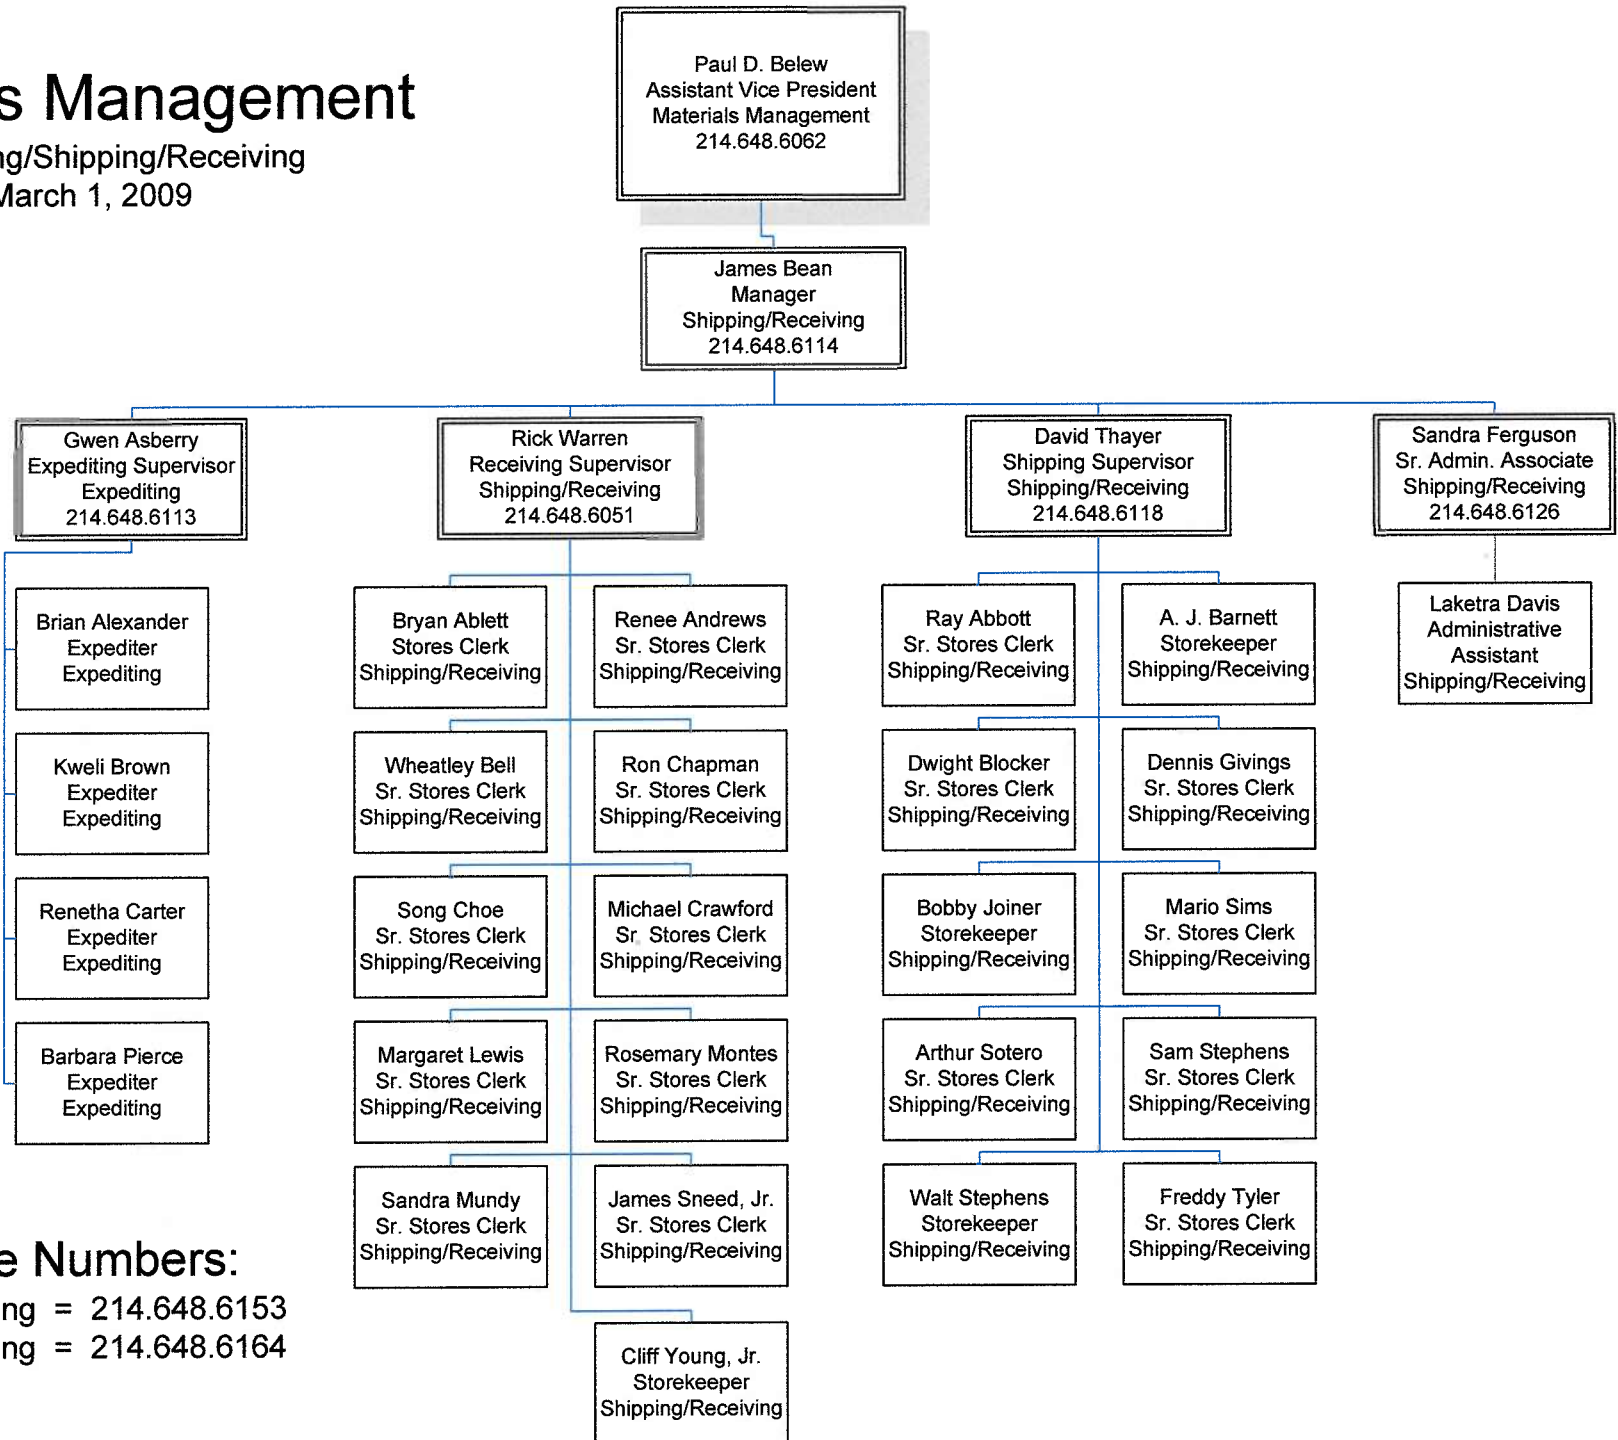

# Materials Management

Expediting/Shipping/Receiving

March 1, 2009

## Main Phone Numbers:

Shipping/Receiving = 214.648.6153

Expediting = 214.648.6164