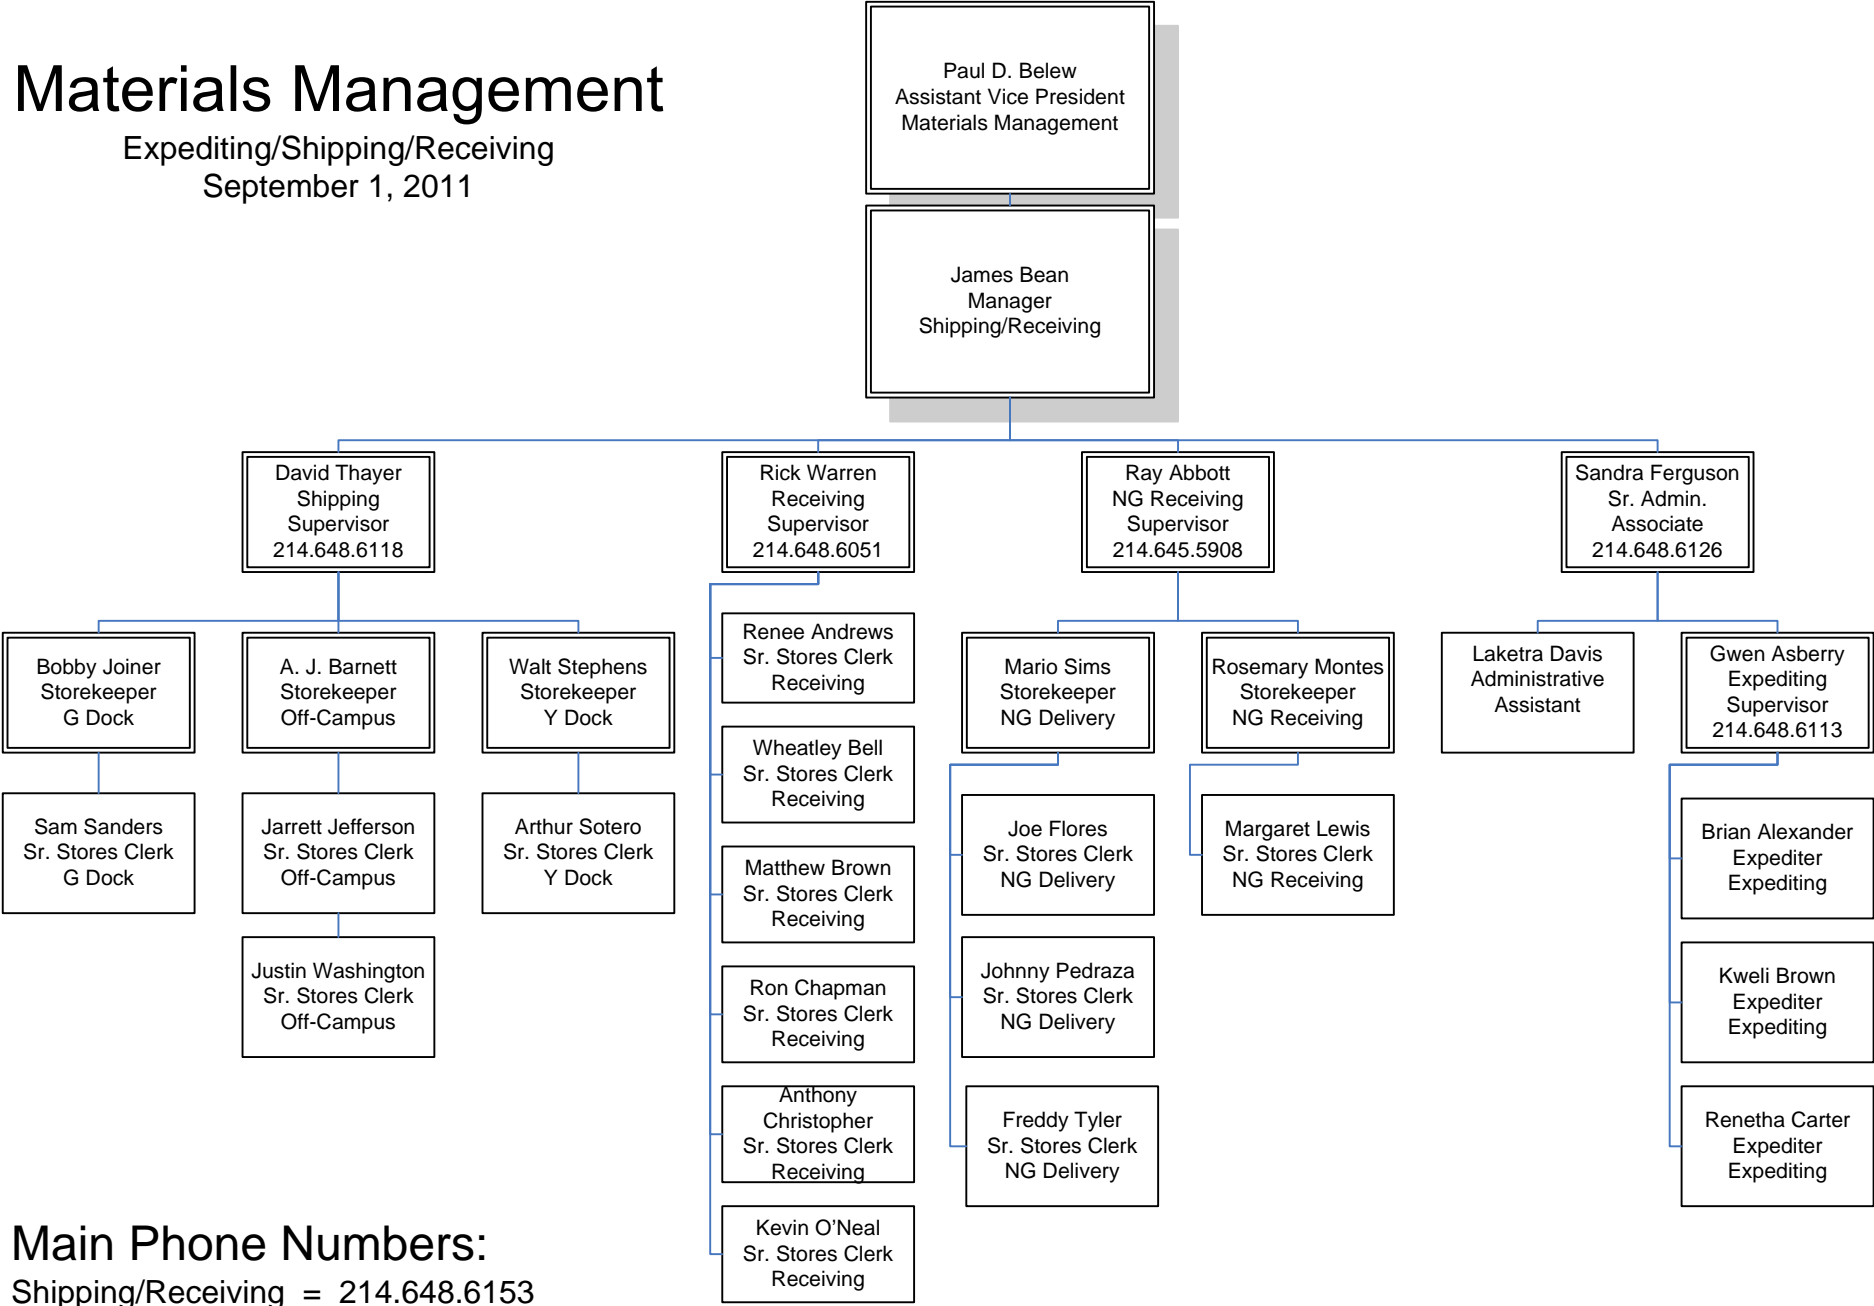

# Materials Management

Expediting/Shipping/Receiving  
September 1, 2011

**Main Phone Numbers:**  
 Shipping/Receiving = 214.648.6153  
 Expediting = 214.648.6164